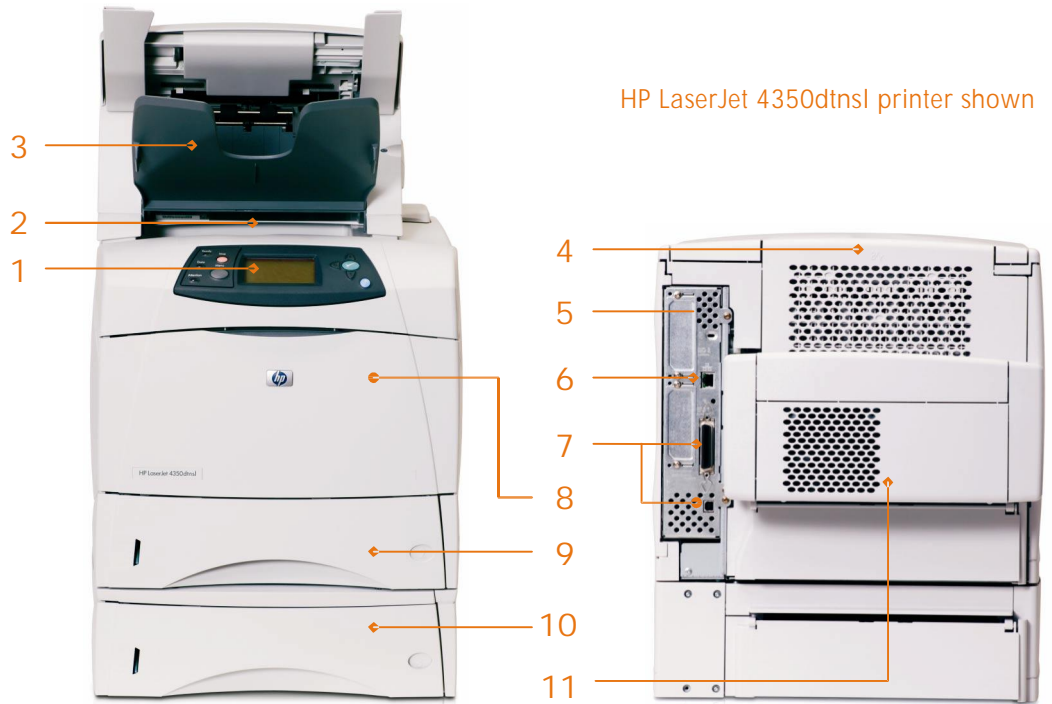

HP LaserJet 4350 series printer

1. 1 Control panel simultaneously displays up to four lines of text and animated graphics
2. 2 250-sheet output bin
3. 3 500-sheet stapler/stacker
4. 4 50-sheet rear output bin provides a straight-through path for specialty papers
5. 5 Up to 96 MB of standard printing memory and a powerful 460 MHz processor
6. 6 HP Jetdirect Fast Ethernet embedded print server
7. 7 Hi-Speed USB 2.0 and IEEE 1284-B parallel ports
8. 8 Adjustable 100-sheet multipurpose tray for special media
9. 9 500-sheet input tray 2
10. 10 500-sheet input tray 3
11. 11 Automatic duplexer for two-sided printing increases efficiency

HP LaserJet 4350dtnsl printer shown

Series at a glance

- 100-sheet multipurpose tray and 500-sheet input tray 2
- 80 MB RAM
- Hi-Speed USB 2.0 port
- IEEE 1284-B compliant parallel port
- HP LaserJet C5942A print cartridge (average cartridge yield: 10,000 standard pages, in accordance with ISO/IEC 19752)
- HP Jetdirect Fast Ethernet embedded print server

1. HP LaserJet 4350n model plus:
2. Additional 500-sheet input tray

1. HP LaserJet 4350n model plus:
2. Additional 500-sheet input tray
   - Automatic duplexer
   - 16 MB additional RAM (96 MB RAM total)