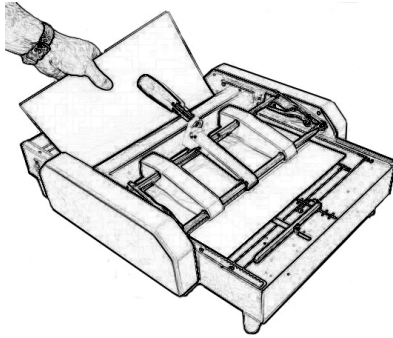

Imaging Supplies Co, Inc.

804 Woodland Ave, Sanford N.C 27330 (919) 776-1152 (800) 518-1152

BookletMate

Lightweight, Portable Booklet Maker

BookletMate

Imaging Supplies Co, Inc. continues it's effort to provide the complete solutions to your binding needs by offering the BookletMate tabletop booklet maker. In today's world of short runs and quick size changeovers, the economical BookletMate is a perfect fit!

Simple Operation:

- Place the collated set on the table
- Move the side guide until both sides touch the edges of the set
- Use hand lever to operate both staplers
- Reverse hand lever to fold and booklet is ejected between rollers

BookletMate Features:

- Adjustable side guides automatically center paper
- Sets up in seconds
- Paper size changes are quick and easy
- Staples and folds up to 12 sheets of 20 lb. bond
- Lightweight and portable
- Two staplers with four stapling positions

Specifications

Shipping Weight	37 lbs.		
Net Weight	33 lbs.	Maximum Thickness Books	12 sheets 20# Bond
Footprint	15½" (W) x 20" (L) x 6" (H)	Maximum Sheet Size	18½" (L) x 11¾" (W)
Electrical	115 Volts, 60 Hz, 1 Phase	Minimum Sheet Size	10¼" (L) x 7¾" (W)
Imported from China.			