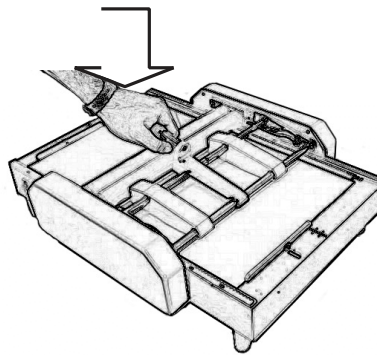

Imaging Supplies Co, Inc.

804 Woodland Ave, Sanford N.C 27330 (919) 776-1152 (800) 518-1152

BookletMate

Lightweight, Portable Booklet Maker

BookletMate

Imaging Supplies Co, Inc. continues it's effort to provide the complete solutions to your binding needs by offering the BookletMate tabletop booklet maker. In today's world of short runs and quick size changeovers, the economical BookletMate is a perfect fit!

Simple Operation:

- Place the collated set on the table
- Move the side guide until both sides touch the edges of the set
- Use hand lever to operate both staplers
- Reverse hand lever to fold and booklet is ejected between rollers

BookletMate Features:

- Adjustable side guides automatically center paper
- Sets up in seconds
- Paper size changes are quick and easy
- Staples and folds up to 12 sheets of 20 lb. bond
- Lightweight and portable
- Two staplers with four stapling positions