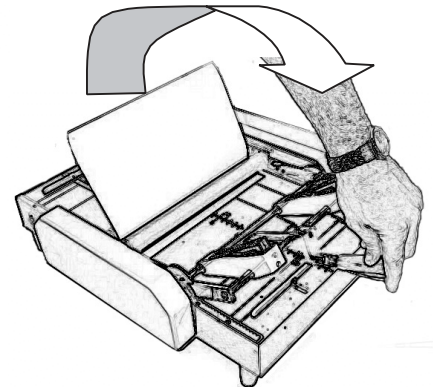

Imaging Supplies Co, Inc.

804 Woodland Ave, Sanford N.C 27330 (919) 776-1152 (800) 518-1152

BookletMate

Lightweight, Portable Booklet Maker

BookletMate

Imaging Supplies Co, Inc. continues it's effort to provide the complete solutions to your binding needs by offering the BookletMate tabletop booklet maker. In today's world of short runs and quick size changeovers, the economical BookletMate is a perfect fit!

Simple Operation:

- Place the collated set on the table
- Move the side guide until both sides touch the edges of the set
- Use hand lever to operate both staplers
- Reverse hand lever to fold and booklet is ejected between rollers

BookletMate Features:

- Adjustable side guides automatically center paper
- Sets up in seconds
- Paper size changes are quick and easy
- Staples and folds up to 12 sheets of 20 lb. bond
- Lightweight and portable
- Two staplers with four stapling positions